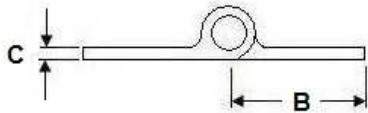

CALMORE

Hinges
Hardware
& Mixers

LEFT HAND

3 PART HINGE WITH
FLOATING PIN

Code no. 32-050 SOLID PROFILE FLAG HINGES

Loose pin, 3 part solid profile hinges
with brass washers
Self colour, no holes
Hinges are handed

Options

- Hinge Material steel
- Pin Material steel or brass
- Cir clip optional
- Grease Nipple optional

RIGHT HAND

3 PART HINGE WITH
LOOSE PIN AND CIR CLIP

Floating pin

Code	Length = L	Width = B	Thickness = C	Pin dia = D	Pin Material
32-050S	155	35	5	10	Steel
32-050B	155	35	5	10	Brass
32-050T	155	35	5	10	Stainless Steel

Loose pin

32-050J	155	35	5	10	Steel
32-050K	155	35	5	10	Brass
32-050L	155	35	5	10	Stainless Steel

Dimensions in mm