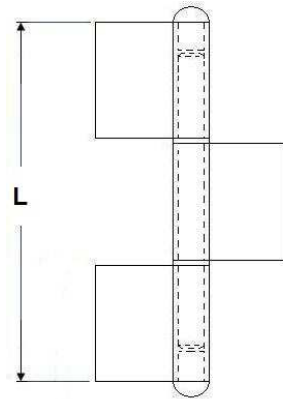

CALMORE

Hinges
Hardware
& Mixers

LEFT HAND

3 PART HINGE WITH
FLOATING PIN

Code no. 32-050 SOLID PROFILE FLAG HINGES

Loose pin, 3 part solid profile hinges
with brass washers
Self colour, no holes
Hinges are handed

Options

- Hinge Material steel
- Pin Material steel or brass
- Cir clip optional
- Grease Nipple optional

RIGHT HAND

3 PART HINGE WITH
LOOSE PIN AND CIR CLIP

Floating pin

Code	Length = L	Width = B	Thickness = C	Pin dia = D	Pin Material
32-050S	155	35	5	10	Steel
32-050B	155	35	5	10	Brass
32-050T	155	35	5	10	Stainless Steel

Loose pin

32-050J	155	35	5	10	Steel
32-050K	155	35	5	10	Brass
32-050L	155	35	5	10	Stainless Steel

Dimensions in mm