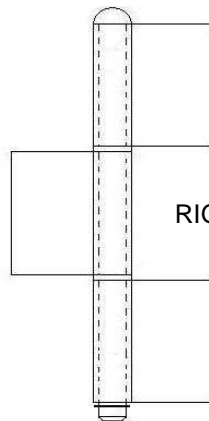

CALMORE

Hinges
Hardware
& Mixers

LEFT HAND

3 PART HINGE WITH
FLOATING PIN

Code no. 32-050 SOLID PROFILE FLAG HINGES

Loose pin, 3 part solid profile hinges
with brass washers
Self colour, no holes
Hinges are handed

Options

- Hinge Material steel
- Pin Material steel or brass
- Cir clip optional
- Grease Nipple optional

RIGHT HAND

3 PART HINGE WITH
LOOSE PIN AND CIR CLIP

Floating pin

Code	Length = L	Width = B	Thickness = C	Pin dia = D	Pin Material
32-050S	155	35	5	10	Steel
32-050B	155	35	5	10	Brass
32-050T	155	35	5	10	Stainless Steel

Loose pin

32-050J	155	35	5	10	Steel
32-050K	155	35	5	10	Brass
32-050L	155	35	5	10	Stainless Steel

Dimensions in mm