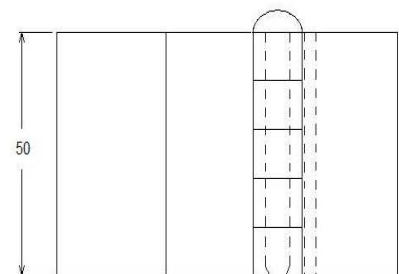

Hinges
Hardware
& Mixers

Code no. 38-000
CONCEALED HINGES
Steel, left and right handed

Code no. 38-000A

Adjustable concealed hinge
Finish:
Upper part galvanised
Lower partself colour

Code no. 38-000B

Concealed hinge with removable pin
Finish: Self colour

Code no. 38-000C

Finish: Self colour

Dimensions in mm