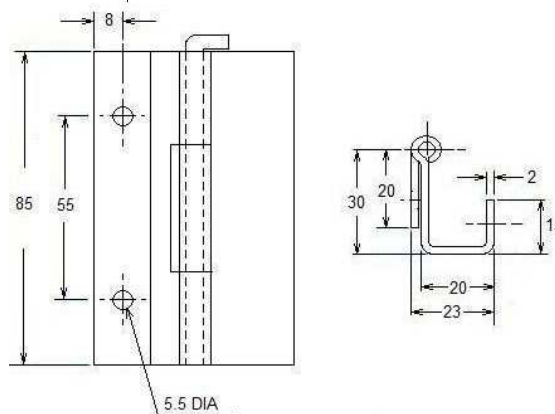

Hinges
Hardware
& Mixers

Code no. 38-000
CONCEALED HINGES
Steel, left and right handed

Code no. 38-000A

Adjustable concealed hinge
Finish:
Upper part galvanised
Lower partself colour

Code no. 38-000B

Concealed hinge with removable pin
Finish: Self colour

Code no. 38-000C

Finish: Self colour

Dimensions in mm