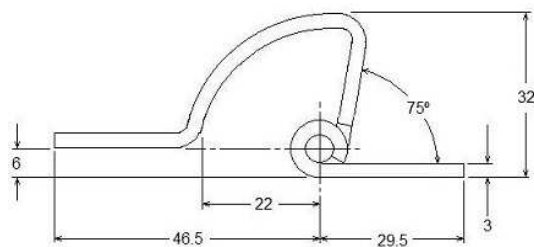

Hinges
Hardware
& Mixers

Code no. 38-000
CONCEALED HINGES
Steel, left and right handed

Code no. 38-000A

Adjustable concealed hinge
Finish:
Upper part galvanised
Lower partself colour

Code no. 38-000B

Concealed hinge with removable pin
Finish: Self colour

Code no. 38-000C

Finish: Self colour

Dimensions in mm