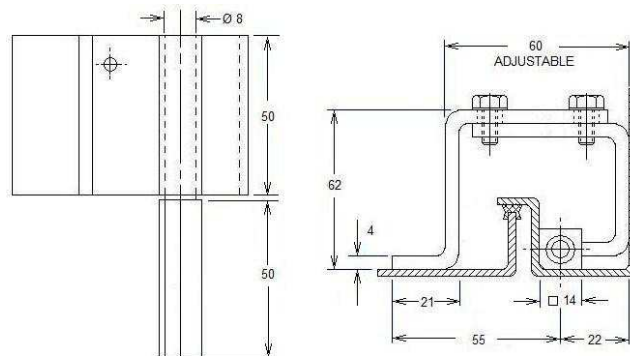

Hinges
Hardware
& Mixers

Code no. 38-000
CONCEALED HINGES
Steel, left and right handed

Code no. 38-000A

Adjustable concealed hinge
Finish:
Upper part galvanised
Lower partself colour

Code no. 38-000B

Concealed hinge with removable pin
Finish: Self colour

Code no. 38-000C

Finish: Self colour

Dimensions in mm