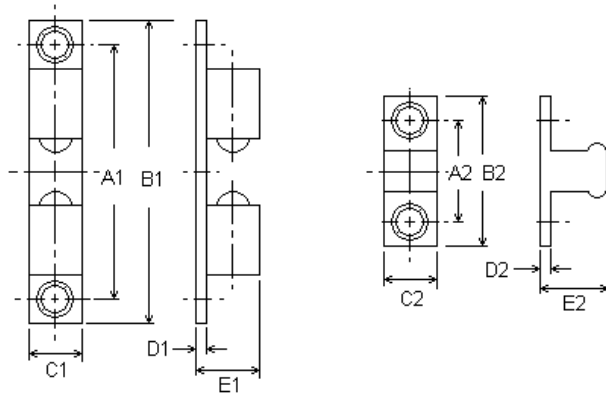

**CALMORE**

Hinges  
Hardware  
& Mixers

**Code no. 98-34**  
**MECHANICAL CATCHES**

Nickel plated brass material

Durable double ball mechanical catches and hooks

Code	A1	B1	C1	D1	E1	A2	B2	C2	D2	E2	CSK ID.
98-34A	35	43.5	8	2	10	18	26	7.5	2	9.5	3.8
98-34B	41	50	9	2	11	20	29	8	2	11	
98-34C	50	59	11.5	2	14	27	37	9.5	2	13	4.5
98-34D	57	69	12.5	2.5	15	30	42	12	2.5	15	

Dimensions in mm